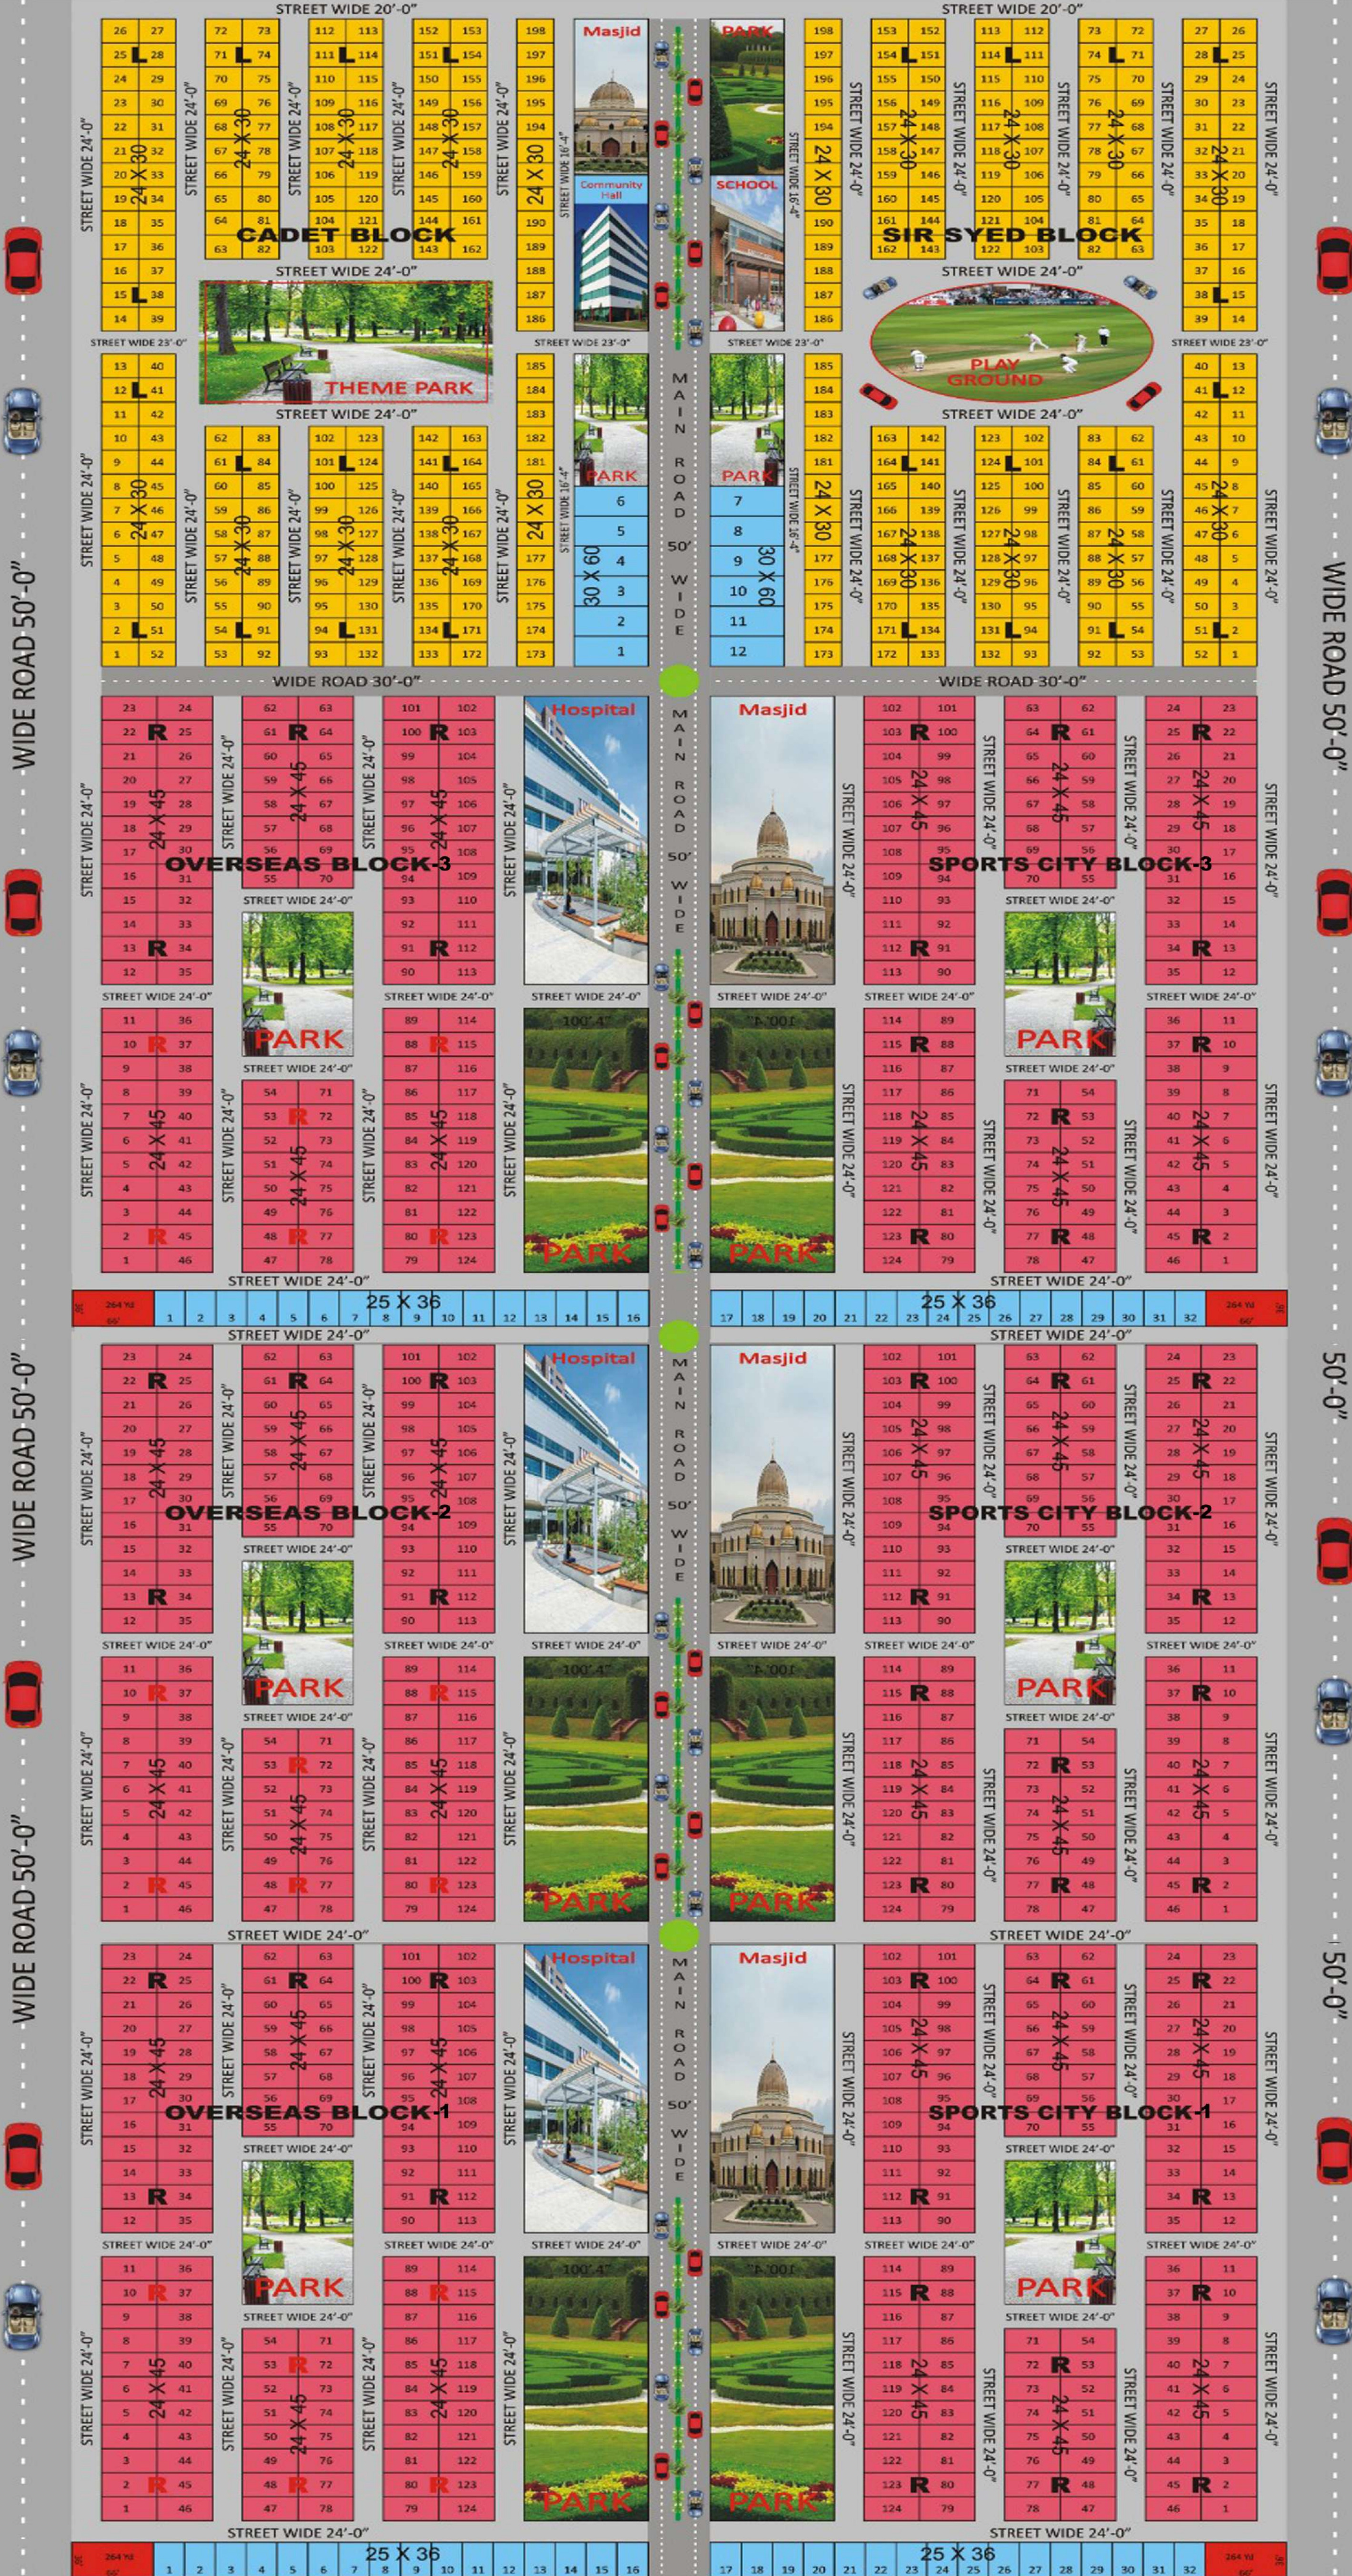

THE PRIDE RESIDENCY

Cadit College Road

WIDE ROAD 150'-0"

AREA OF PLOTS

TYPE	SIZE	NO OF PLOTS
L CADET BLOCK	24'-0" X 30'-0"	198
L SIR SYED BLOCK	24'-0" X 30'-0"	198
R OVERSEAS BLOCK	24'-0" X 45'-0"	372
R SPORTS CITY BLOCK	24'-0" X 45'-0"	372
R	36'-0" X 66'-0"	04
Commercial	30'-0" X 60'-0"	12
Commercial	25'-0" X 36'-0"	64
TOTAL PLOTS	46 ACRE	1220